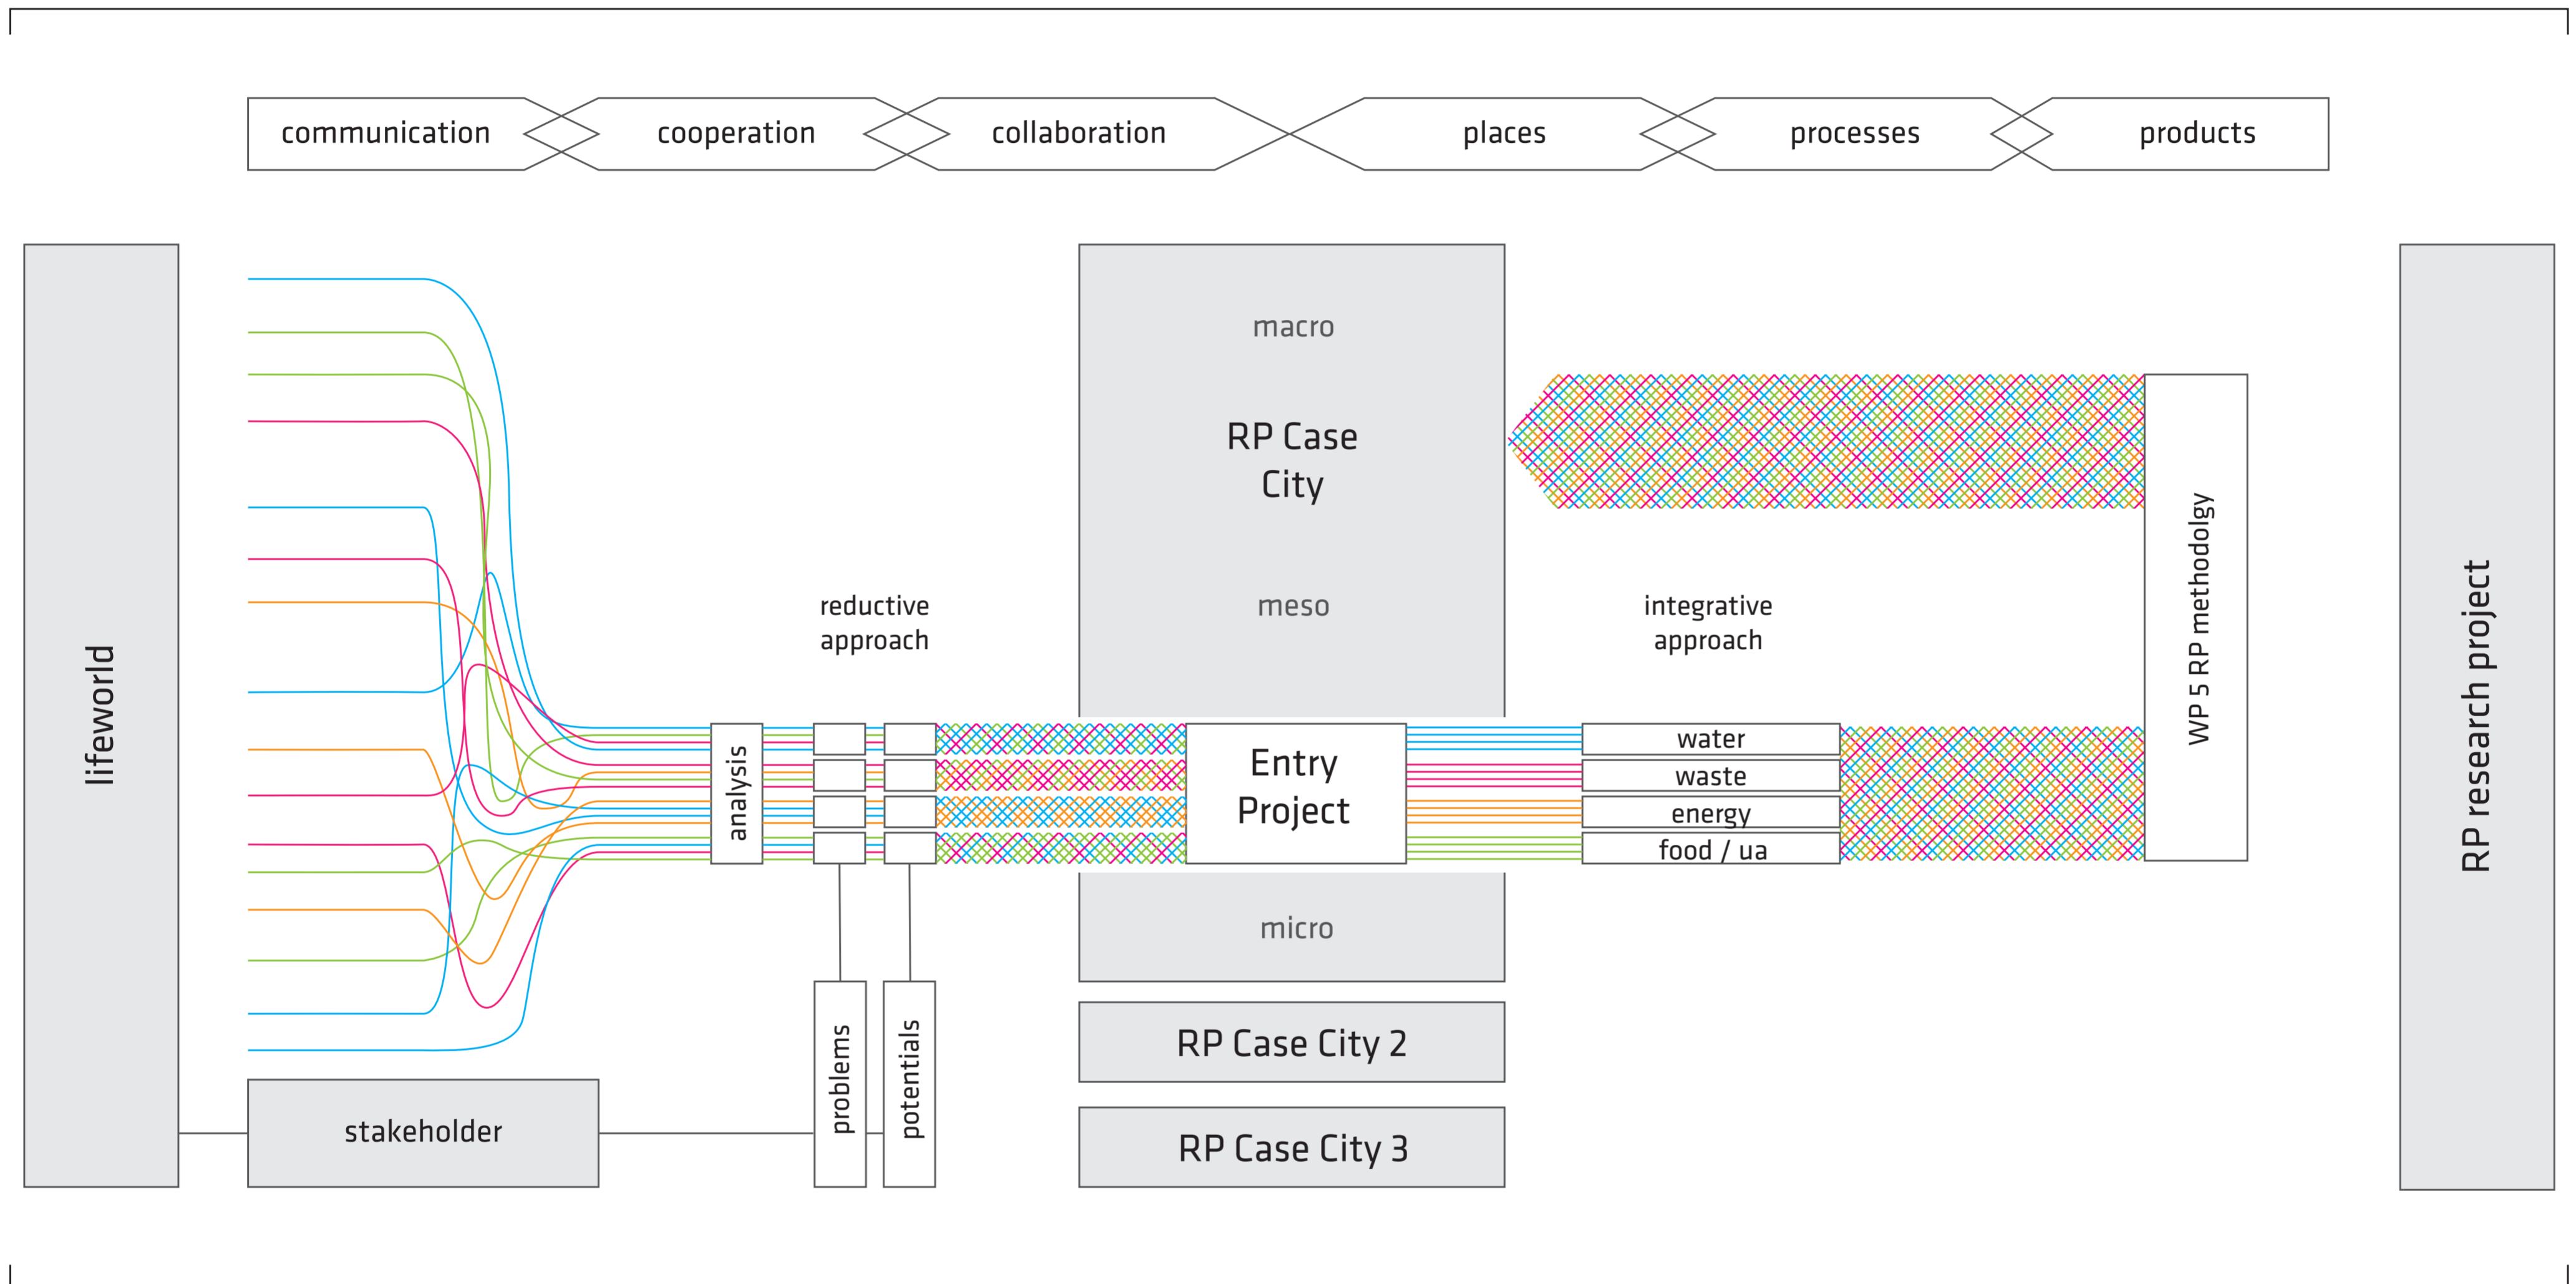

RP ENTRY PROJECTS CONCEPTION

Entry Projects: Da Nang / Vietnam, Kigali / Rwanda, Assiut / Egypt

RP Entry Projects Conception

RP / TU Berlin / C. Kasper

SPONSORED BY THE

RAPID PLANNING
www.rapid-planning.net